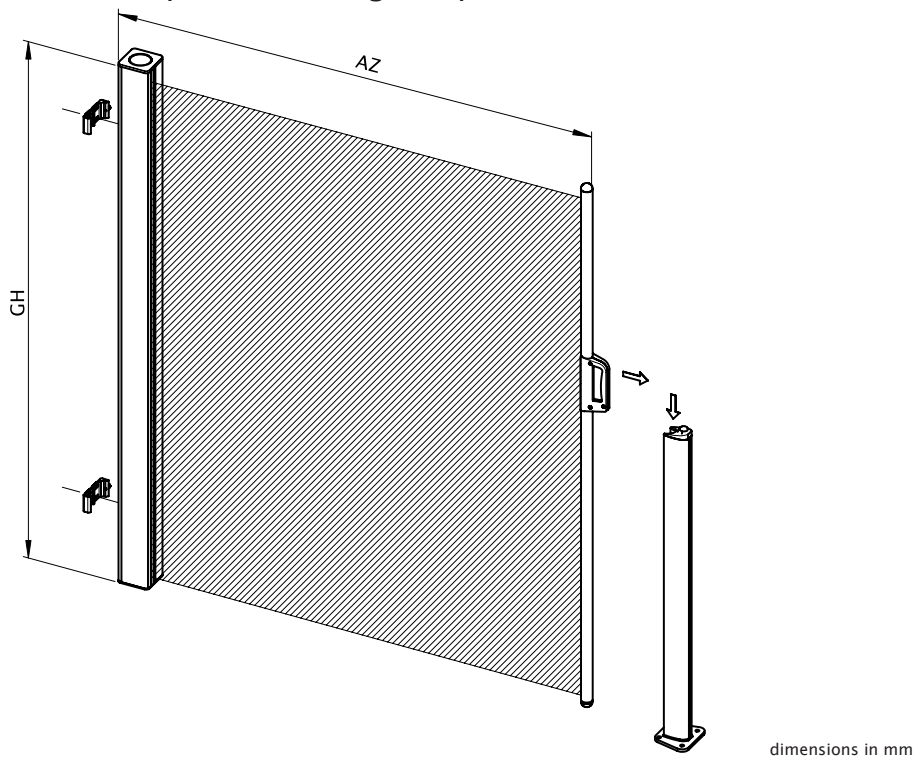

. = Please insert the RAL No.
(please refer to the section on "Coatings")

fixture dimensions

Table of dimension with bottom plate, bottom sleeve and wall bracket for fixture post

View of the fixture post including the plate for fixture to a solid surface

Plate for fixture to solid surface
 Sleeve for insertion in the ground
 W = face fixture
 AZ = extension
 GH = total height

fixture dimensions

Table of dimensions for plate for fixture to solid surface

Table of dimensions for sleeve for insertion in the ground

fixture dimensions

Table of dimensions for front profile wall bracket

dimensions in mm

sectional view with the fixture bracket

dimensions in mm

AZ = extension

fixture dimensions

reveal fixture bird's eye view