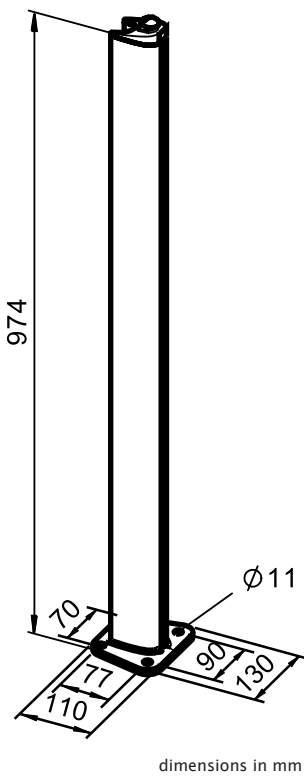

. = Please insert the RAL No.
(please refer to the section on "Coatings")

fixture dimensions

Table of dimension with bottom plate, bottom sleeve and wall bracket for fixture post

View of the fixture post including the plate for fixture to a solid surface

Plate for fixture to solid surface
 Sleeve for insertion in the ground
 W = face fixture
 AZ = extension
 GH = total height

fixture dimensions

Table of dimensions for plate for fixture to solid surface

Table of dimensions for sleeve for insertion in the ground

fixture dimensions

Table of dimensions for front profile wall bracket

dimensions in mm

sectional view with the fixture bracket

dimensions in mm

AZ = extension

fixture dimensions

reveal fixture bird's eye view

face fixture bird's eye view

NR = reveal fixture right
NL = reveal fixture left

fixture dimensions

Table of dimensions for the mobilfix + (with optional base to weigh it down)

Table of dimensions for the mobilfix +