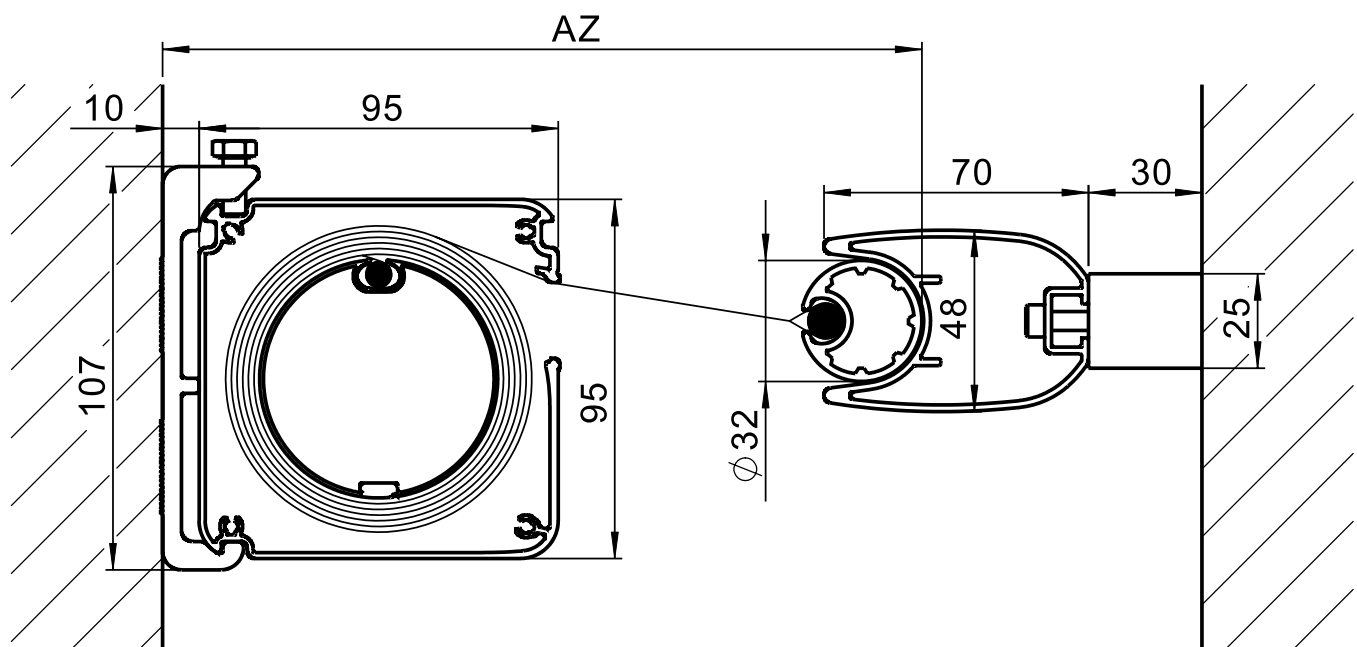

. = Please insert the RAL No.
(please refer to the section on "Coatings")

fixture dimensions

Table of dimension with bottom plate, bottom sleeve and wall bracket for fixture post

View of the fixture post including the plate for fixture to a solid surface

Plate for fixture to solid surface
 Sleeve for insertion in the ground
 W = face fixture
 AZ = extension
 GH = total height

fixture dimensions

Table of dimensions for plate for fixture to solid surface

Table of dimensions for sleeve for insertion in the ground

fixture dimensions

Table of dimensions for front profile wall bracket

dimensions in mm

sectional view with the fixture bracket

dimensions in mm

AZ = extension

fixture dimensions

reveal fixture bird's eye view

face fixture bird's eye view

NR = reveal fixture right
NL = reveal fixture left

fixture dimensions

Table of dimensions for the mobilfix + (with optional base to weigh it down)

Table of dimensions for the mobilfix +