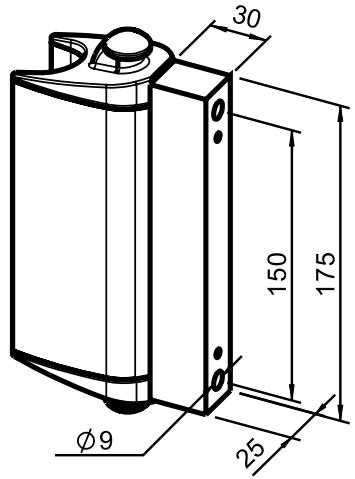

. = Please insert the RAL No.
(please refer to the section on "Coatings")

fixture dimensions

Table of dimension with bottom plate, bottom sleeve and wall bracket for fixture post

View of the fixture post including the plate for fixture to a solid surface

Plate for fixture to solid surface
 Sleeve for insertion in the ground
 W = face fixture
 AZ = extension
 GH = total height

fixture dimensions

Table of dimensions for plate for fixture to solid surface

Table of dimensions for sleeve for insertion in the ground

fixture dimensions

Table of dimensions for front profile wall bracket

dimensions in mm

sectional view with the fixture bracket

dimensions in mm

AZ = extension

fixture dimensions

reveal fixture bird's eye view

face fixture bird's eye view

NR = reveal fixture right
NL = reveal fixture left

fixture dimensions

Table of dimensions for the mobilfix + (with optional base to weigh it down)

Table of dimensions for the mobilfix +