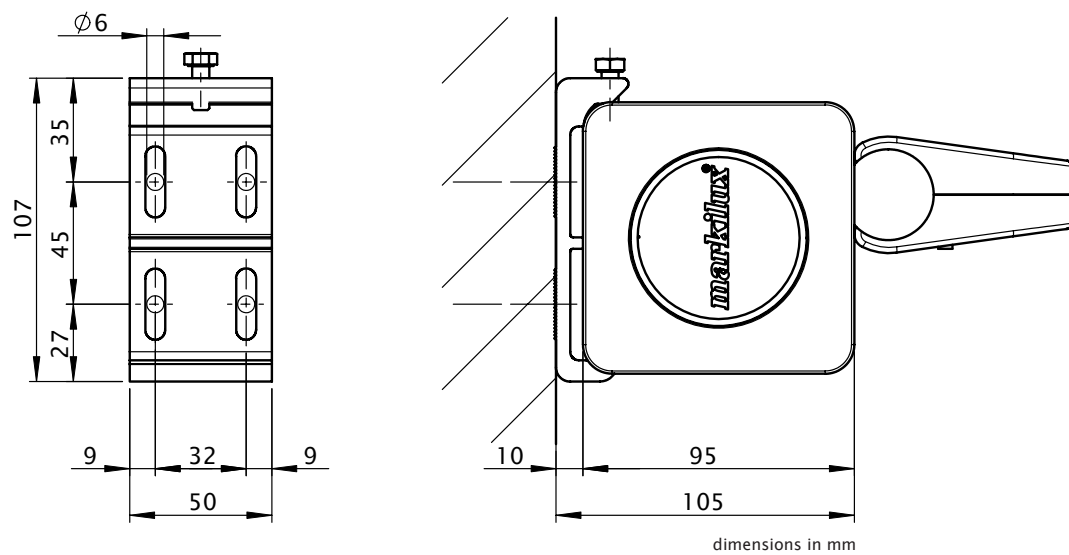

. = Please insert the RAL No.
(please refer to the section on "Coatings")

fixture dimensions

Table of dimension with bottom plate, bottom sleeve and wall bracket for fixture post

View of the fixture post including the plate for fixture to a solid surface

Plate for fixture to solid surface
 Sleeve for insertion in the ground
 W = face fixture
 AZ = extension
 GH = total height

fixture dimensions

Table of dimensions for plate for fixture to solid surface

Table of dimensions for sleeve for insertion in the ground

fixture dimensions

Table of dimensions for front profile wall bracket

dimensions in mm

sectional view with the fixture bracket

dimensions in mm

AZ = extension

fixture dimensions

reveal fixture bird's eye view

face fixture bird's eye view

NR = reveal fixture right
NL = reveal fixture left

fixture dimensions

Table of dimensions for the mobilfix + (with optional base to weigh it down)

Table of dimensions for the mobilfix +