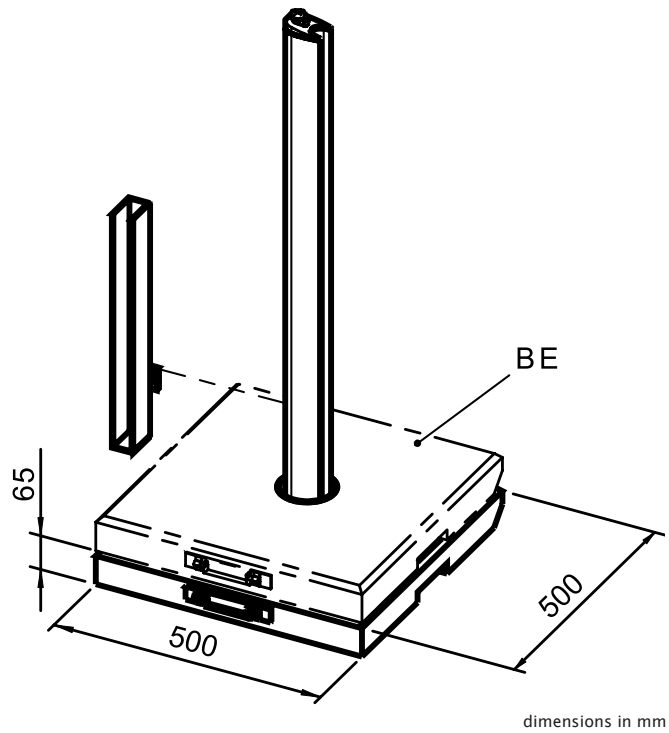

. = Please insert the RAL No.
(please refer to the section on "Coatings")

fixture dimensions

Table of dimension with bottom plate, bottom sleeve and wall bracket for fixture post

View of the fixture post including the plate for fixture to a solid surface

Plate for fixture to solid surface
 Sleeve for insertion in the ground
 W = face fixture
 AZ = extension
 GH = total height

fixture dimensions

Table of dimensions for plate for fixture to solid surface

Table of dimensions for sleeve for insertion in the ground

fixture dimensions

Table of dimensions for front profile wall bracket

dimensions in mm

sectional view with the fixture bracket

dimensions in mm

AZ = extension

fixture dimensions

reveal fixture bird's eye view

face fixture bird's eye view

NR = reveal fixture right
NL = reveal fixture left

fixture dimensions

Table of dimensions for the mobilfix + (with optional base to weigh it down)

Table of dimensions for the mobilfix +