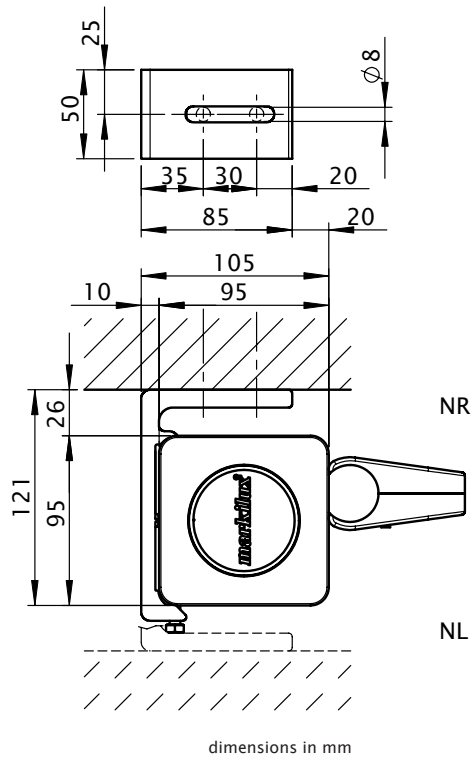

. = Please insert the RAL No.
(please refer to the section on "Coatings")

fixture dimensions

Table of dimension with bottom plate, bottom sleeve and wall bracket for fixture post

View of the fixture post including the plate for fixture to a solid surface

Plate for fixture to solid surface
 Sleeve for insertion in the ground
 W = face fixture
 AZ = extension
 GH = total height

fixture dimensions

Table of dimensions for plate for fixture to solid surface

Table of dimensions for sleeve for insertion in the ground

fixture dimensions

Table of dimensions for front profile wall bracket

dimensions in mm

sectional view with the fixture bracket

dimensions in mm

AZ = extension

fixture dimensions

reveal fixture bird's eye view

face fixture bird's eye view

NR = reveal fixture right
NL = reveal fixture left

fixture dimensions

Table of dimensions for the mobilfix + (with optional base to weigh it down)

Table of dimensions for the mobilfix +