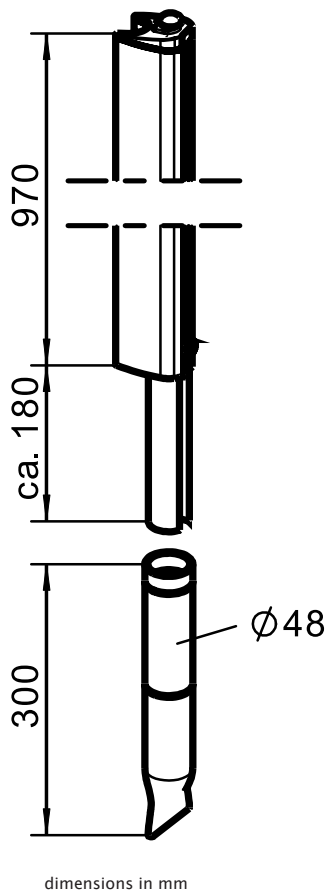

. = Please insert the RAL No.
(please refer to the section on "Coatings")

fixture dimensions

Table of dimension with bottom plate, bottom sleeve and wall bracket for fixture post

View of the fixture post including the plate for fixture to a solid surface

Plate for fixture to solid surface
 Sleeve for insertion in the ground
 W = face fixture
 AZ = extension
 GH = total height

fixture dimensions

Table of dimensions for plate for fixture to solid surface

Table of dimensions for sleeve for insertion in the ground

fixture dimensions

Table of dimensions for front profile wall bracket

dimensions in mm

sectional view with the fixture bracket

dimensions in mm

AZ = extension

fixture dimensions

reveal fixture bird's eye view

face fixture bird's eye view

NR = reveal fixture right
NL = reveal fixture left

fixture dimensions

Table of dimensions for the mobilfix + (with optional base to weigh it down)

Table of dimensions for the mobilfix +