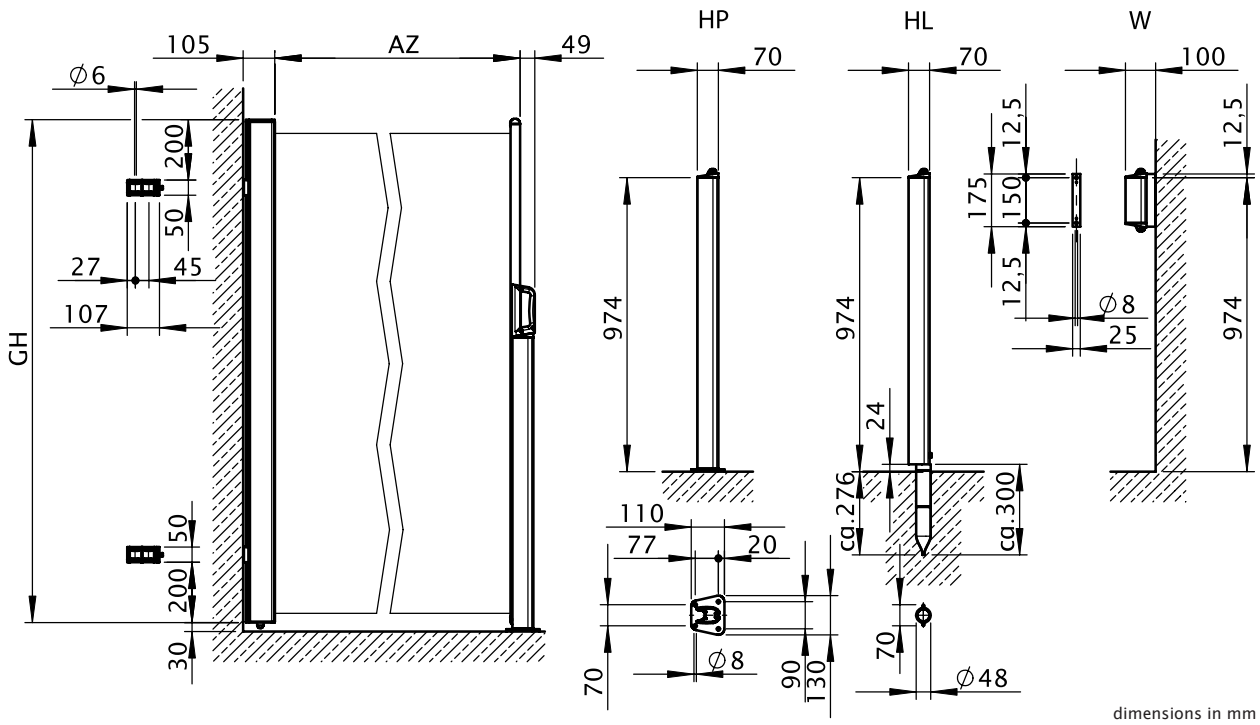

Definition of extension: The extension is measured from the front of the cassette to the rear of the fixture post: The greater the extension the greater the force required to extend the screen resulting from the pre-tensioned spring in the roller tube.

. = Please insert the RAL No.
(please refer to the section on "Coatings")

fixture dimensions

Table of dimension with bottom plate, bottom sleeve and wall bracket for fixture post

View of the fixture post including the plate for fixture to a solid surface

Plate for fixture to solid surface
 Sleeve for insertion in the ground
 W = face fixture
 AZ = extension
 GH = total height

fixture dimensions

Table of dimensions for plate for fixture to solid surface

Table of dimensions for sleeve for insertion in the ground

fixture dimensions

Table of dimensions for front profile wall bracket

dimensions in mm

sectional view with the fixture bracket

dimensions in mm

AZ = extension

fixture dimensions

reveal fixture bird's eye view