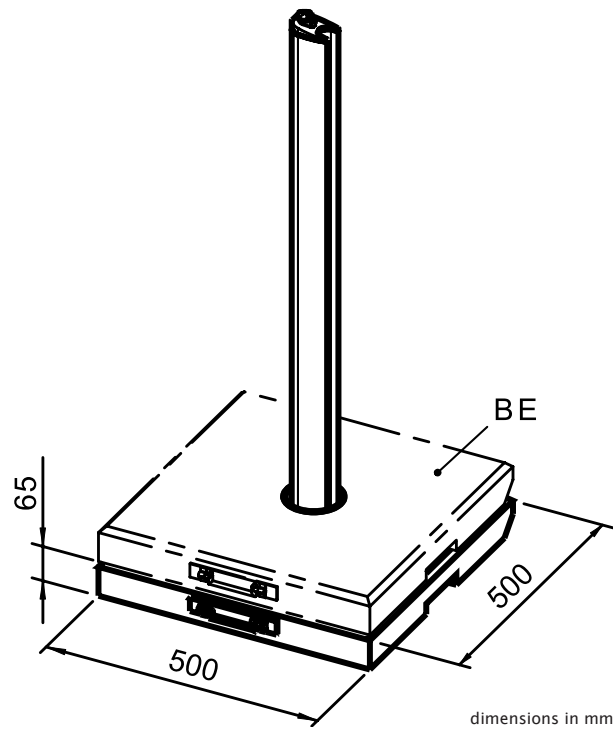

Definition of extension: The extension is measured from the front of the cassette to the rear of the fixture post: The greater the extension the greater the force required to extend the screen resulting from the pre-tensioned spring in the roller tube.

Plate for fixture to solid surface
 Sleeve for insertion in the ground
 W = face fixture
 AZ = extension
 GH = total height

fixture dimensions

Table of dimensions for plate for fixture to solid surface

Table of dimensions for sleeve for insertion in the ground

fixture dimensions

Table of dimensions for front profile wall bracket

dimensions in mm

sectional view with the fixture bracket

dimensions in mm

AZ = extension

fixture dimensions

reveal fixture bird's eye view

face fixture bird's eye view

NR = reveal fixture right
NL = reveal fixture left

fixture dimensions

Table of dimensions for the mobilfix + (with optional base to weigh it down)

Table of dimensions for the mobilfix +