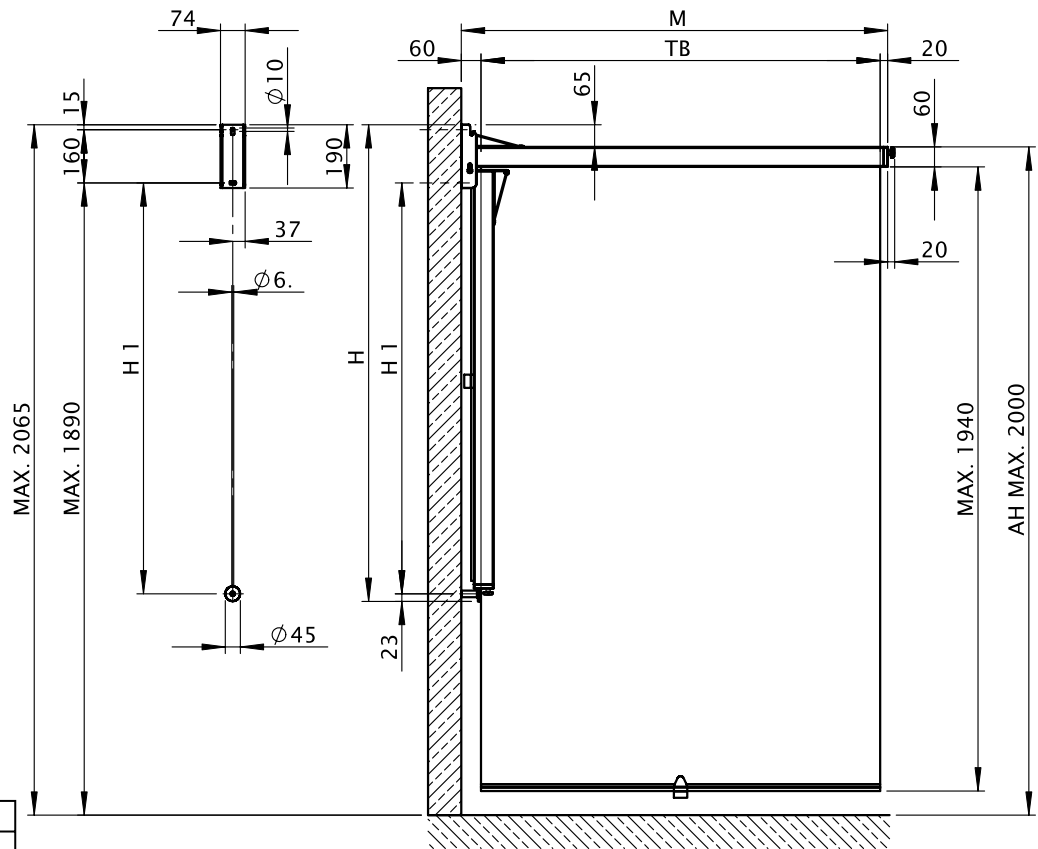

**dimensions and configuration options**

	available from stock	available to special order
<b>cassette width</b>	alternatively 128 cm 170 cm from the wall to the edge of the cassette	alternatively 128 cm 170 cm from the wall to the edge of the cassette
<b>unit height</b>	200 cm from the top edge of the cassette to the bottom edge of the front profile	200 cm from the top edge of the cassette to the bottom edge of the front profile
<b>Fabric patterns:</b>	34 918 flecked beige 33 911 transolair light yellow	Width 128 cm: acrylic plains and stripes as well as transolair. Width 170 cm: all seamless acrylic fabrics 349xx
<b>Frame colour:</b>	traffic white RAL 9016	Other RAL colours: Availability and delivery time on request
<b>Purchase quantity:</b>	6 units per delivery	by individual piece

dimensions in cm

# fixture dimensions

Table of dimensions

dimensions in mm

AM	
M	1280 1700
TB	1200 1620
H	1430 1850
H1	1230 1650

M = overall awning width  
 TB = cover width  
 AH = overall unit height  
 AM = fixture dimensions